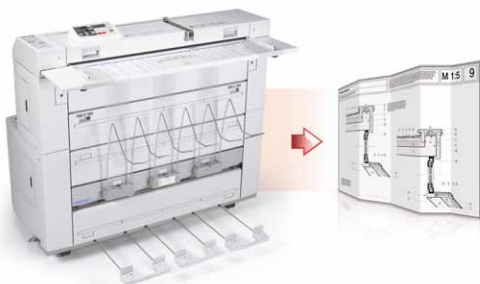

Professional finishing

Eliminate time consuming manual work and save on your budget by opting for the unique fan folder unit. This finisher vertically folds the paper into a 'fan' and creates perfectly finished output, ready for storage or distribution. Documents of up to 6 meters long can be folded easily via the driver.