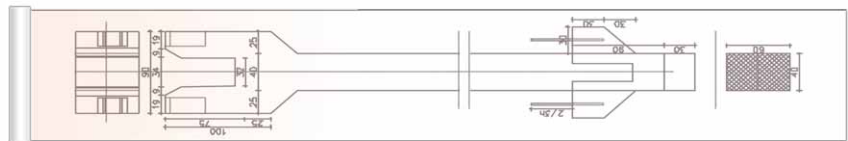

Up to 15 metres

Compact and space saving

With a width of under 110 cm and a depth of less than 70 cm, the SP W2470 occupies very little space for a wide format printer. In fact, it is the most compact printer in its class. You can even fit it in a small corner close to the users. As the SP W2470 is also very quiet, its presence does not affect your work environment.